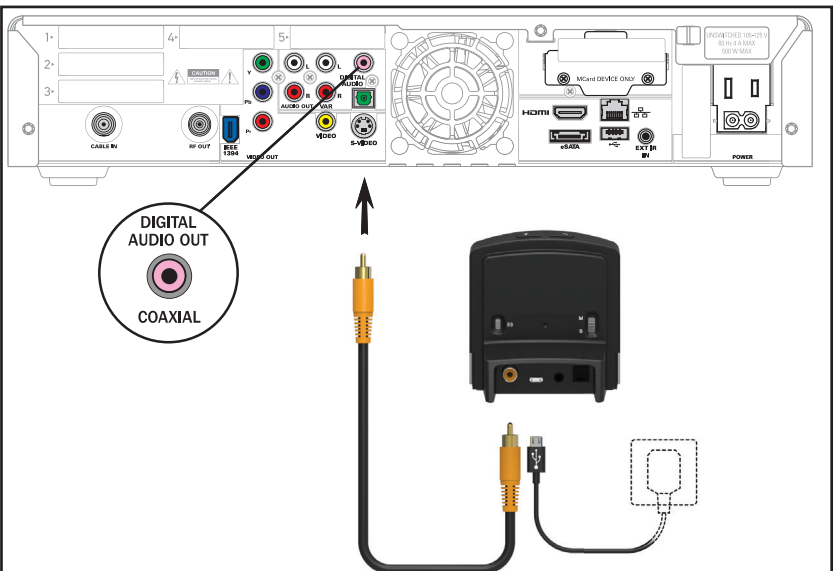

Cable Guide

Connecting the Beltone Direct TV Link 2

Analog to TV

Analog to Cable Box

Digital Coaxial to TV

Digital Optical to TV

Digital Coaxial to Cable Box

Digital Optical to Cable Box