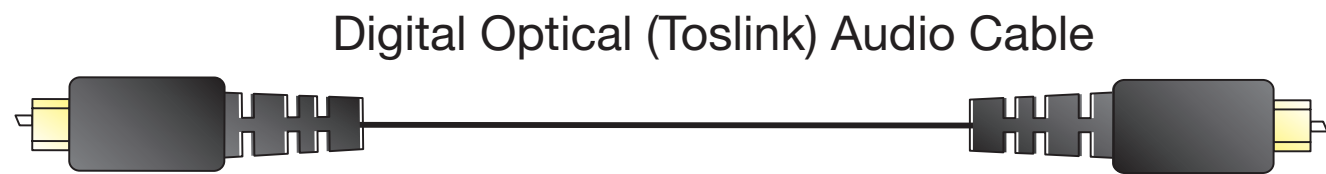

Cable Guide

Connecting the Beltone Direct TV Link 2

Analog to TV

Analog to Cable Box

Digital Coaxial to TV

Digital Optical to TV

Digital Coaxial to Cable Box

Digital Optical to Cable Box