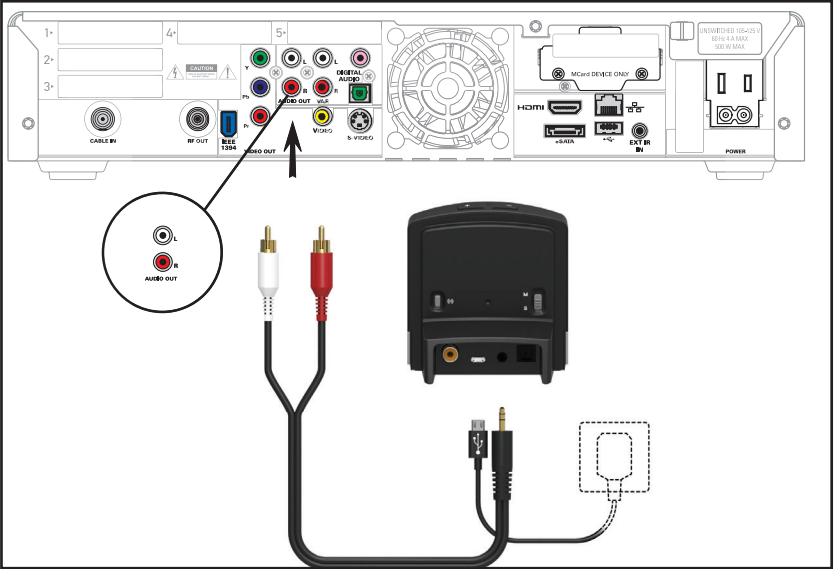

Cable Guide

Connecting the Beltone Direct TV Link 2

Analog to TV

Analog to Cable Box

Digital Coaxial to TV

Digital Optical to TV

Digital Coaxial to Cable Box

Digital Optical to Cable Box