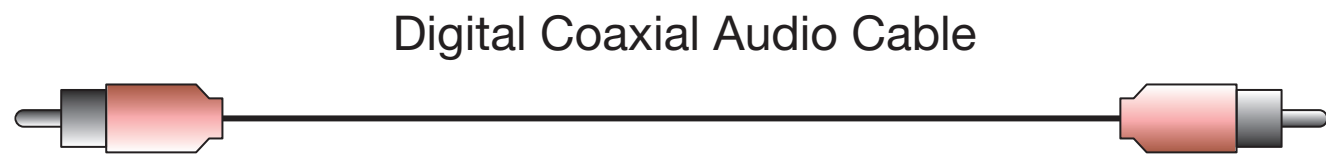

Cable Guide

Connecting the Beltone Direct TV Link 2

Analog to TV

Analog to Cable Box

Digital Coaxial to TV

Digital Optical to TV

Digital Coaxial to Cable Box

Digital Optical to Cable Box