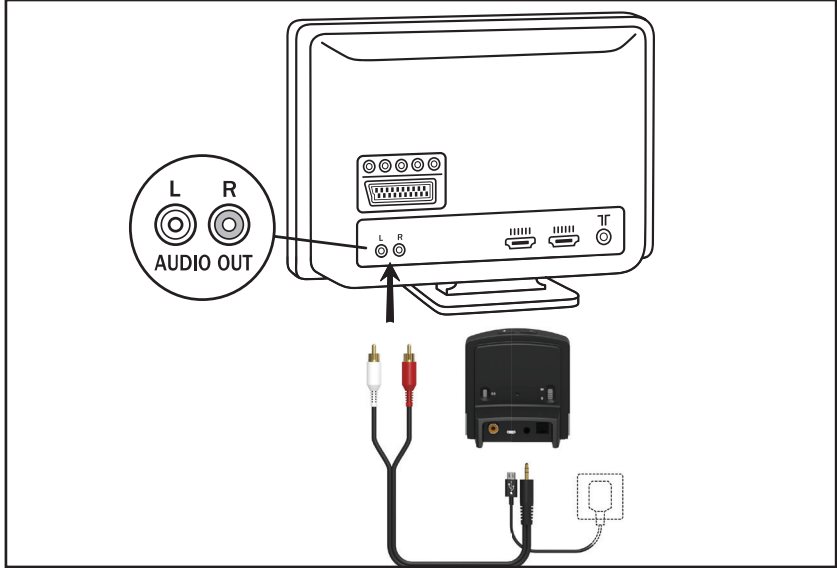

Cable Guide

Connecting the Beltone Direct TV Link 2

Analog to TV

Analog to Cable Box

Digital Coaxial to TV

Digital Optical to TV

Digital Coaxial to Cable Box

Digital Optical to Cable Box